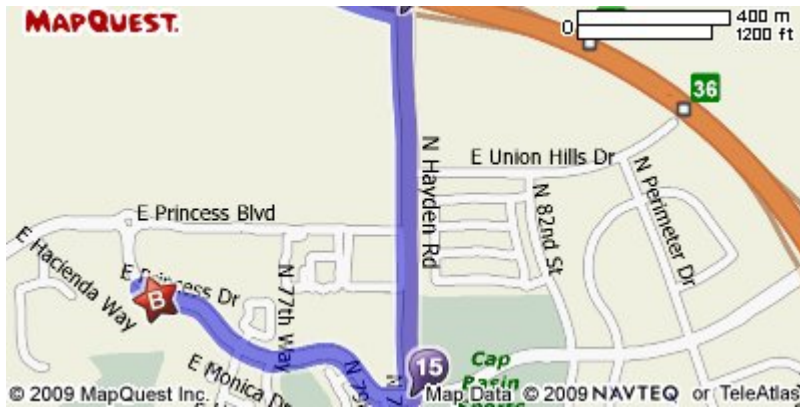

Biltmore to Princess

Total Time: 27 minutes Total Distance: 19.87 miles

A: 2400 E Missouri Ave, Phoenix, AZ 85016-3106

-  1: Start out going WEST. 0.0 mi

-  2: Turn LEFT. 0.0 mi

-  3: Turn LEFT onto E TELEWA TRL. 0.1 mi

8: N 24TH ST becomes E LINCOLN DR.

0.7 mi

9: E LINCOLN DR becomes E GLENDALE AVE.

0.2 mi

10: Merge onto AZ-51 N/PIESTEWA FWY toward PARADISE VALLEY.

9.8 mi

11: Take the AZ-101-LOOP E exit, EXIT 15A.

0.7 mi

12: Merge onto AZ-101 LOOP E.

4.7 mi

13: Take the HAYDEN RD exit, EXIT 35.

0.4 mi

14: Turn RIGHT onto N HAYDEN RD.

0.8 mi

15: Turn RIGHT onto E PRINCESS DR.

0.6 mi

16: Make a U-TURN onto E PRINCESS DR.

0.0 mi

17: End at 7575 E Princess Dr Scottsdale, AZ 85255-5802

B: 7575 E Princess Dr, Scottsdale, AZ 85255-5802

Total Time: 27 minutes Total Distance: 19.87 miles

All rights reserved. Use subject to License/Copyright Map Legend
Directions and maps are informational only. We make no warranties on the accuracy of their content, road conditions or route usability or expeditiousness. You assume all risk of use. MapQuest and its suppliers shall not be liable to you for any loss or delay resulting from your use of MapQuest. Your use of MapQuest means you agree to our [Terms of Use](#)