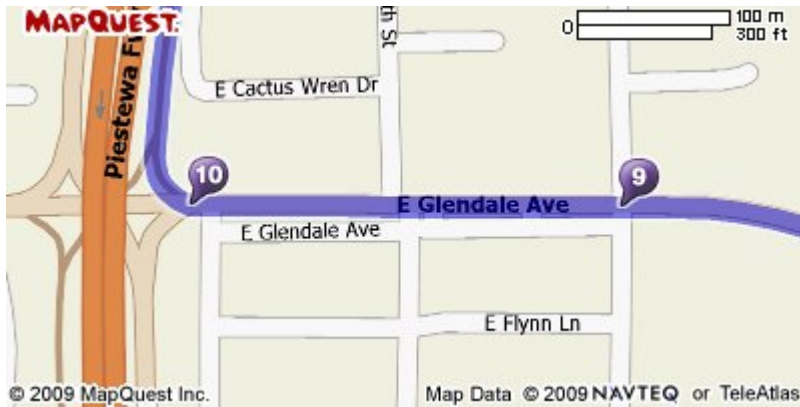

Biltmore to Princess

Total Time: 27 minutes Total Distance: 19.87 miles

A: 2400 E Missouri Ave, Phoenix, AZ 85016-3106

-  1: Start out going WEST. 0.0 mi

-  2: Turn LEFT. 0.0 mi

-  3: Turn LEFT onto E TELEWA TRL. 0.1 mi

-  4: Turn SLIGHT RIGHT onto BILTMORE EST. 0.4 mi

-  5: BILTMORE EST becomes E THUNDERBIRD TRL. 0.2 mi

-  6: Turn RIGHT onto N 24TH ST. 0.9 mi

-  7: Keep LEFT at the fork to continue on N 24TH ST. 0.3 mi

8: N 24TH ST becomes E LINCOLN DR.

0.7 mi

9: E LINCOLN DR becomes E GLENDALE AVE.

0.2 mi

10: Merge onto AZ-51 N/PIESTEWA FWY toward PARADISE VALLEY.

9.8 mi

11: Take the AZ-101-LOOP E exit, EXIT 15A.

0.7 mi

12: Merge onto AZ-101 LOOP E.

4.7 mi

13: Take the HAYDEN RD exit, EXIT 35.

0.4 mi

14: Turn RIGHT onto N HAYDEN RD.

0.8 mi

15: Turn RIGHT onto E PRINCESS DR.

0.6 mi