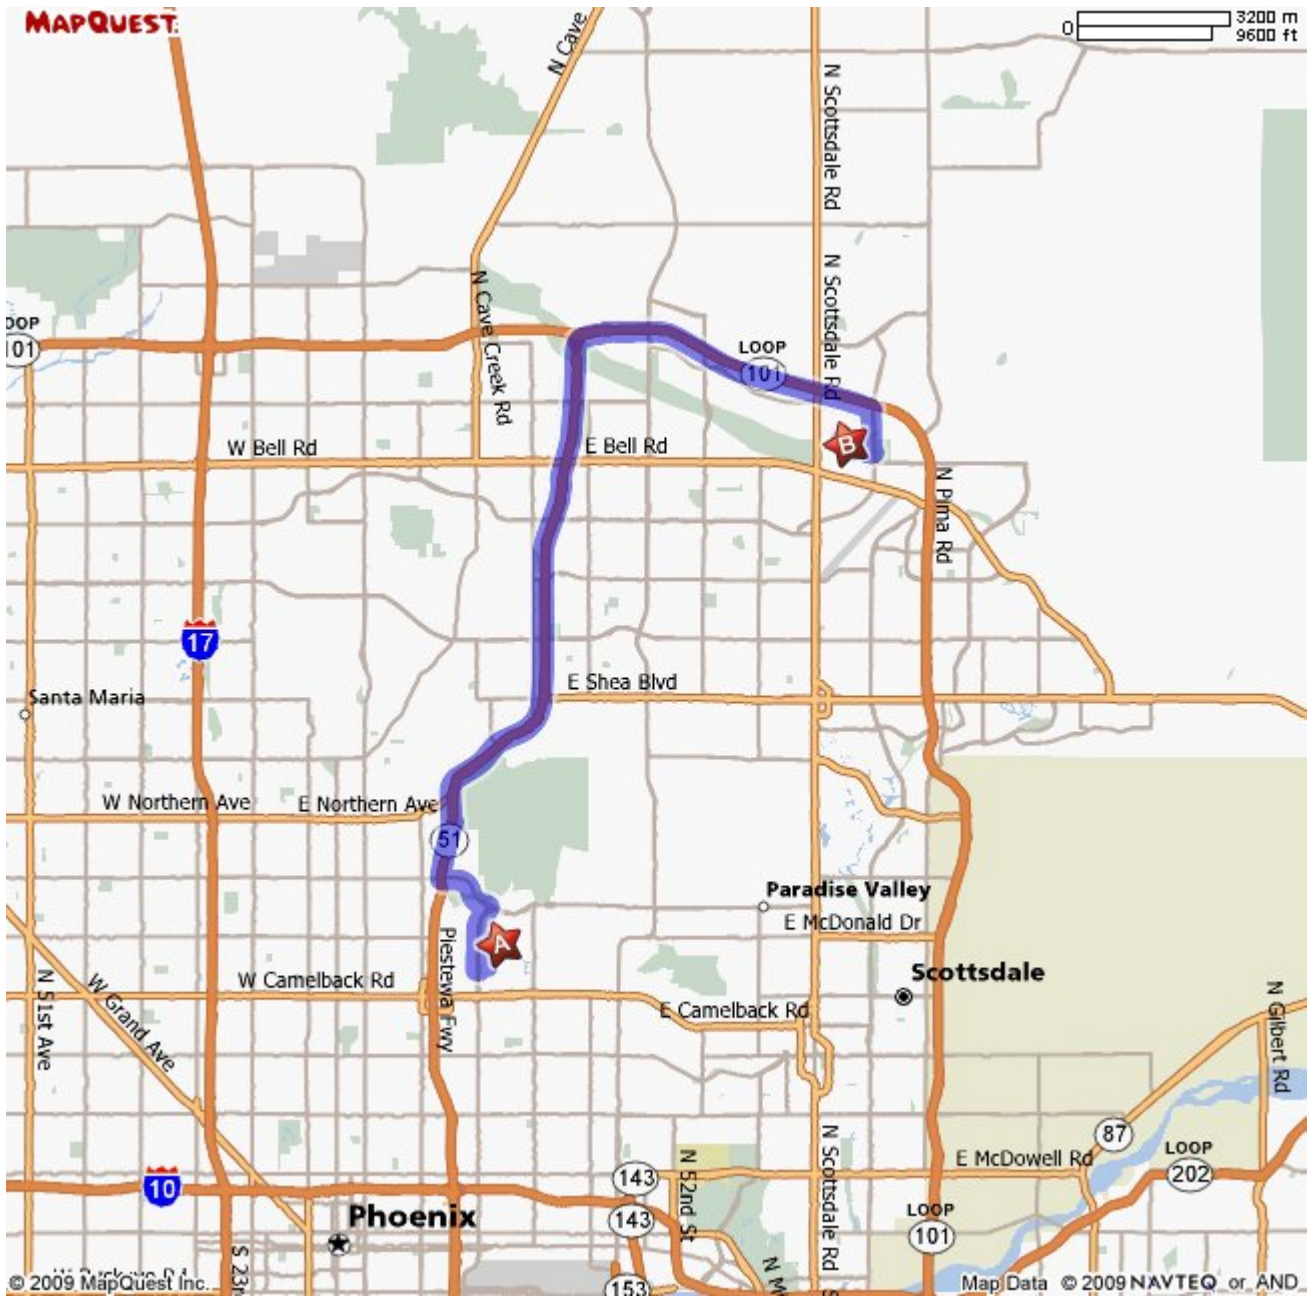

Biltmore to Princess

Total Time: 27 minutes Total Distance: 19.87 miles

A: 2400 E Missouri Ave, Phoenix, AZ 85016-3106

-  1: Start out going WEST. 0.0 mi

-  2: Turn LEFT. 0.0 mi

-  3: Turn LEFT onto E TELEWA TRL. 0.1 mi

-  4: Turn SLIGHT RIGHT onto BILTMORE EST. 0.4 mi

-  5: BILTMORE EST becomes E THUNDERBIRD TRL. 0.2 mi

-  6: Turn RIGHT onto N 24TH ST. 0.9 mi

-  7: Keep LEFT at the fork to continue on N 24TH ST. 0.3 mi

8: N 24TH ST becomes E LINCOLN DR.

0.7 mi

9: E LINCOLN DR becomes E GLENDALE AVE.

0.2 mi

10: Merge onto AZ-51 N/PIESTEWA FWY toward PARADISE VALLEY.

9.8 mi

11: Take the AZ-101-LOOP E exit, EXIT 15A.

0.7 mi

16: Make a U-TURN onto E PRINCESS DR.

0.0 mi

17: End at 7575 E Princess Dr Scottsdale, AZ 85255-5802

B: 7575 E Princess Dr, Scottsdale, AZ 85255-5802

Total Time: 27 minutes Total Distance: 19.87 miles

All rights reserved. Use subject to License/Copyright Map Legend
Directions and maps are informational only. We make no warranties on the accuracy of their content, road conditions or route usability or expeditiousness. You assume all risk of use. MapQuest and its suppliers shall not be liable to you for any loss or delay resulting from your use of MapQuest. Your use of MapQuest means you agree to our [Terms of Use](#)